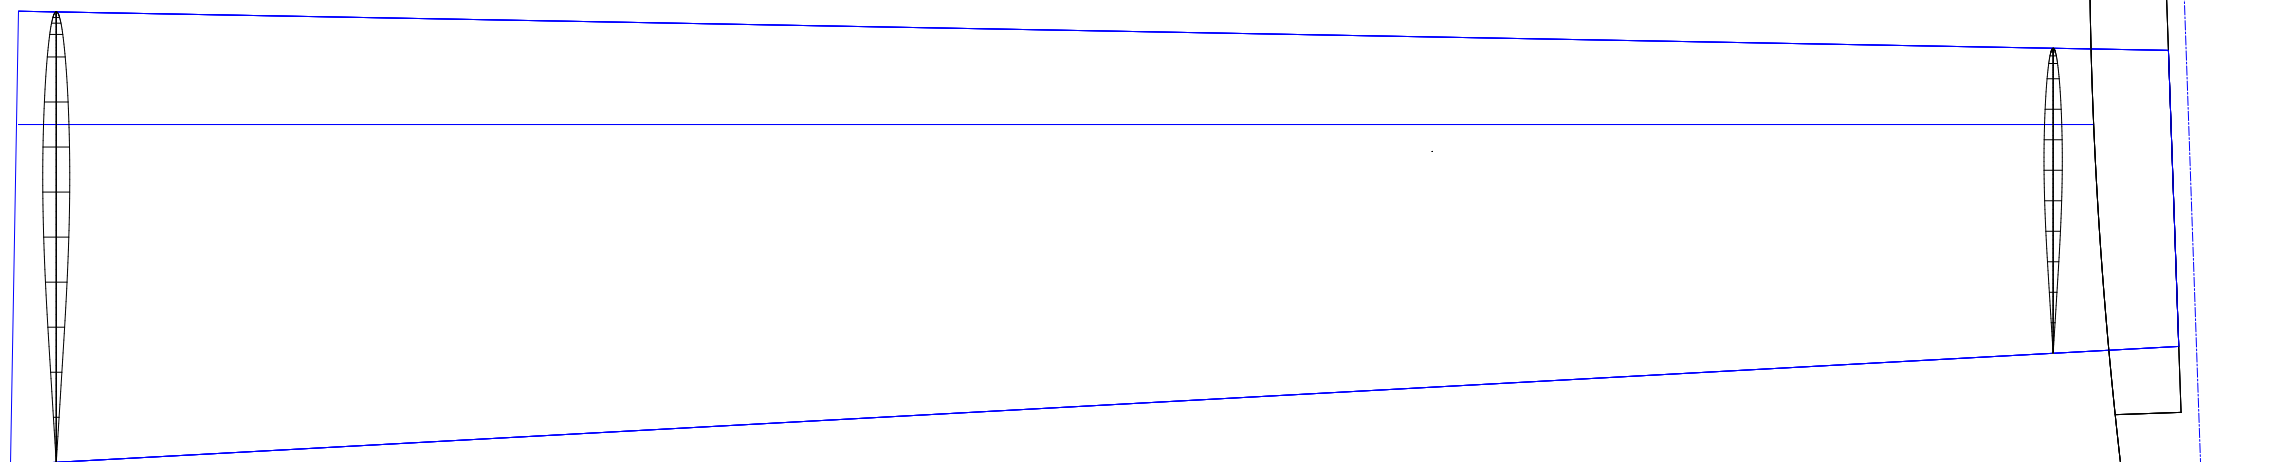

GOTH RG - RG 65  
 LOA : 650 mm LWL : 622 mm  
 BOA : 113 mm BWL : 106 mm  
 Displacement : 950 -1050g  
 Ballast 650g

**GOTH RG - RG65**  
 Arrangement Scale 1:2  
 Dwg 1 of 8 191212

GOTH RG - RG65

Sections Scale 1:1

Stern Sections Scale 1:1

Dwg 4 of 8 291112

100mm

Base Line

100mm

**GOTH RG- RG65**

Sections less 2mm

Scale 1:1 021212 Dwg 5 of 8

100mm

GOTH RG - RG65

Conv Foredeck Scale 1:1

Dwg 6 of 8 191212

100mm

# GOTH RG - RG65

Swing Rig Foredeck

Scale 1:1

Dwg 7 of 8 191212

Angle upwards 2 deg

100mm

GOTH RG - RG65

Appendages Scale 1:1