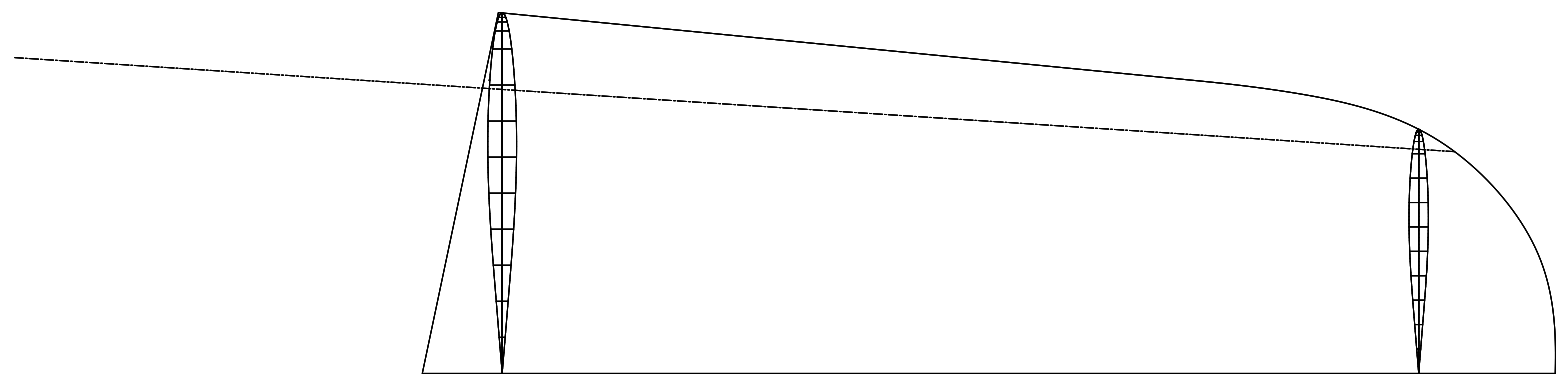

Angle upwards 2 deg

100mm

GOTH RG - RG65

Appendages Scale 1:1

Dwg 8 of 8 191212