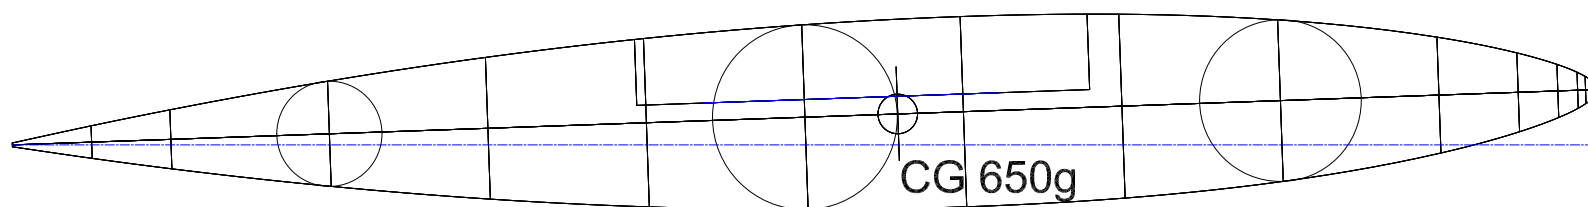

Angle upwards 2 deg

100mm

GOTH RG - RG65

Appendages Scale 1:1

Dwg 8 of 8 191212