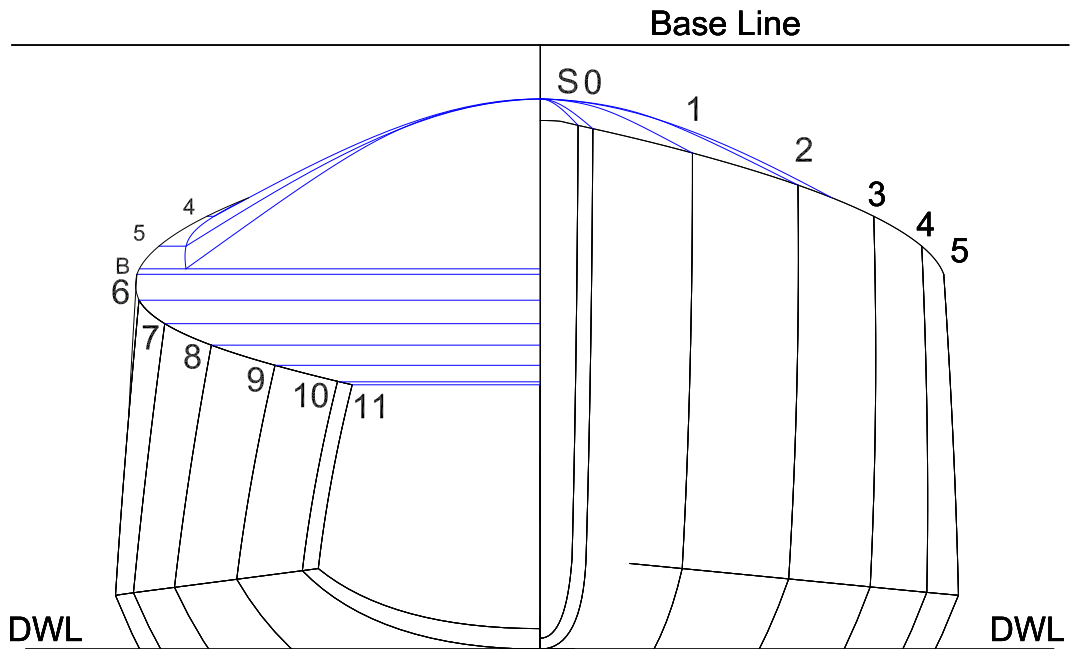

100mm

GOTH RG - RG65

Conv Foredeck Scale 1:1

Dwg 6 of 8 191212