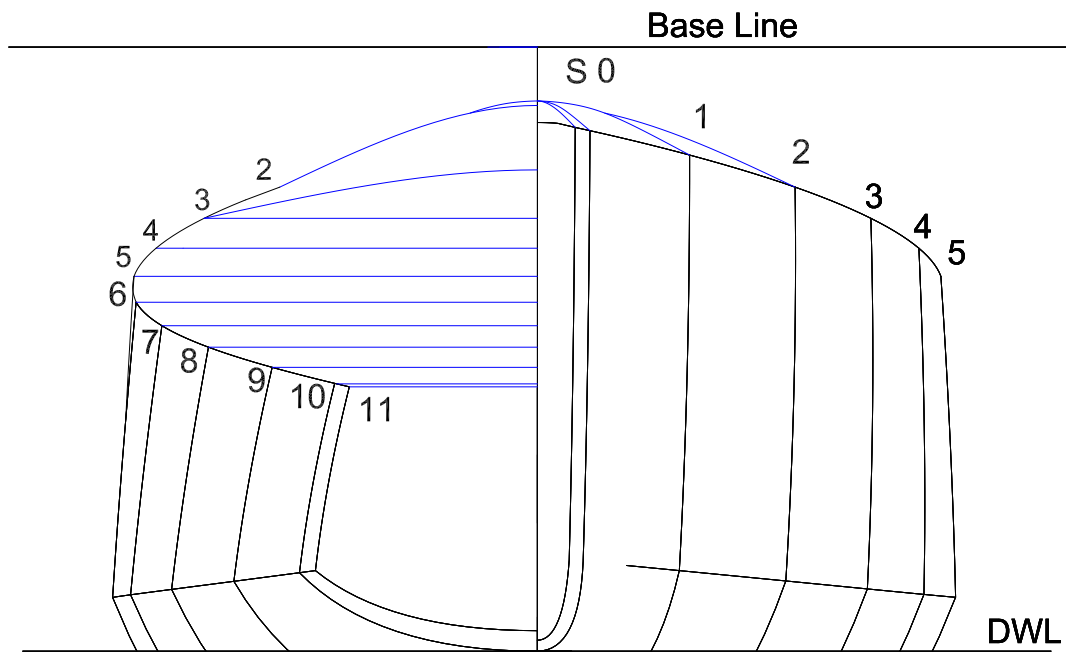

Stern Sections Scale 1:1

Dwg 4 of 8 291112

100mm

Base Line

100mm

**GOTH RG- RG65**

Sections less 2mm

Scale 1:1 021212 Dwg 5 of 8

100mm

GOTH RG - RG65

Conv Foredeck Scale 1:1

Dwg 6 of 8 191212

100mm