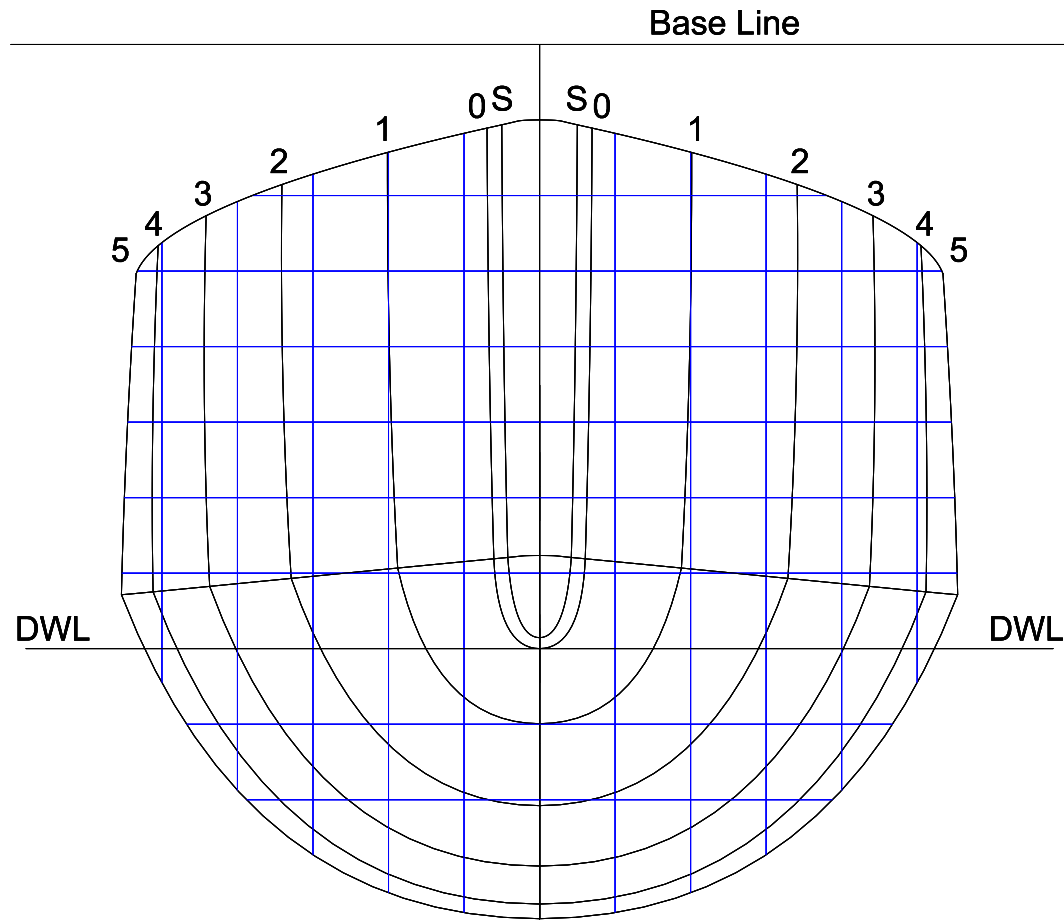

GOTH RG - RG 65  
 LOA : 650 mm LWL : 622 mm  
 BOA : 113 mm BWL : 106 mm  
 Displacement : 950 -1050g  
 Ballast 650g

**GOTH RG - RG65**  
 Arrangement Scale 1:2  
 Dwg 1 of 8 191212

GOTH RG - RG65

Sections Scale 1:1

Dwg 2 of 8 291112

100mm

100mm

GOTH RG - RG65

Bow Sections Scale 1:1

Dwg 3 of 8 291112

100mm

GOTH RG - RG65

Stern Sections Scale 1:1

Dwg 4 of 8 291112

100mm

Base Line

100mm

**GOTH RG- RG65**

Sections less 2mm

Scale 1:1 021212 Dwg 5 of 8

100mm

GOTH RG - RG65

Conv Foredeck Scale 1:1

Dwg 6 of 8 191212

100mm