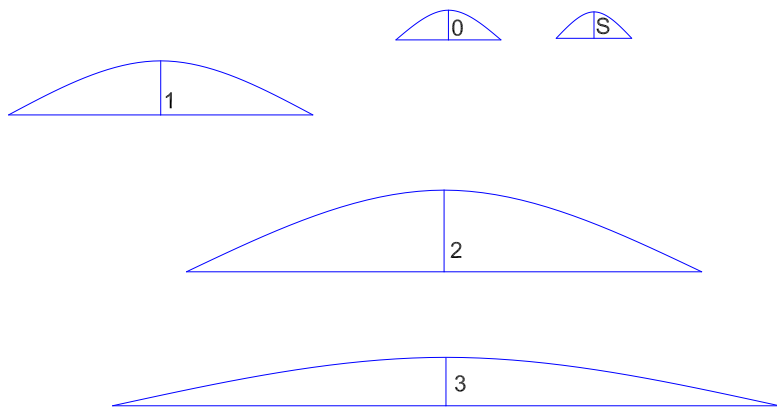

Stern Sections Scale 1:1

Dwg 4 of 8 291112

100mm

Base Line

100mm

**GOTH RG- RG65**

Sections less 2mm

Scale 1:1 021212 Dwg 5 of 8

100mm

GOTH RG - RG65

Conv Foredeck Scale 1:1

Dwg 6 of 8 191212

100mm