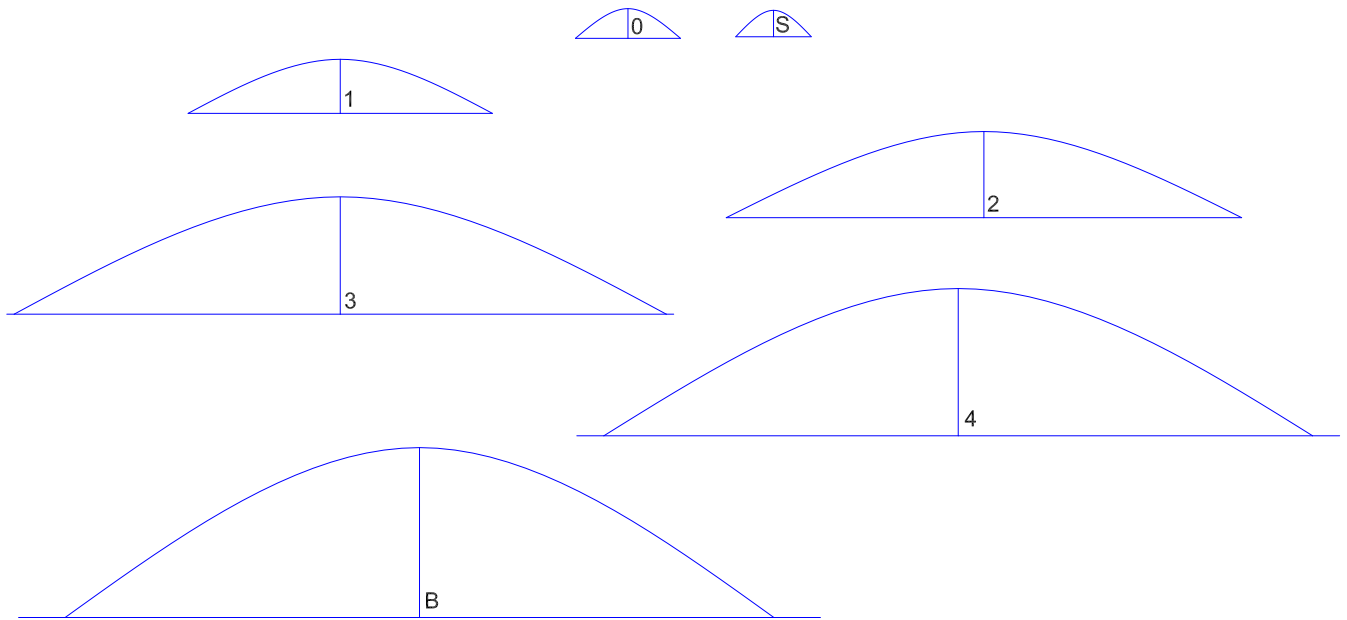

100mm

GOTH RG - RG65

Conv Foredeck Scale 1:1

Dwg 6 of 8 191212