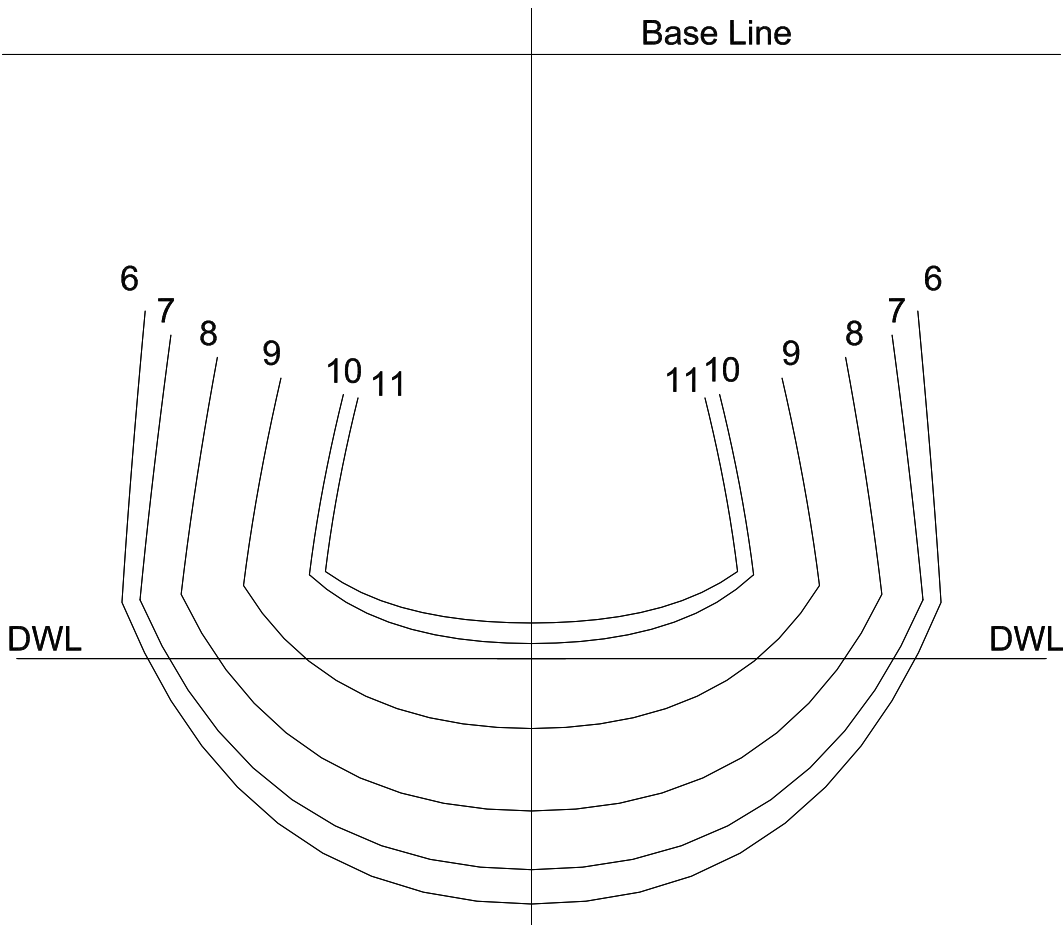

GOTH RG - RG 65  
 LOA : 650 mm LWL : 622 mm  
 BOA : 113 mm BWL : 106 mm  
 Displacement : 950 -1050g  
 Ballast 650g

**GOTH RG - RG65**  
 Arrangement Scale 1:2  
 Dwg 1 of 8 191212

GOTH RG - RG65

Sections Scale 1:1

Dwg 2 of 8 291112

100mm

100mm

GOTH RG - RG65

Bow Sections Scale 1:1

Dwg 3 of 8 291112

100mm

GOTH RG - RG65

Stern Sections Scale 1:1

Dwg 4 of 8 291112

100mm

Base Line

100mm

**GOTH RG- RG65**

Sections less 2mm

Scale 1:1 021212 Dwg 5 of 8

100mm

GOTH RG - RG65

Conv Foredeck Scale 1:1

Dwg 6 of 8 191212

100mm