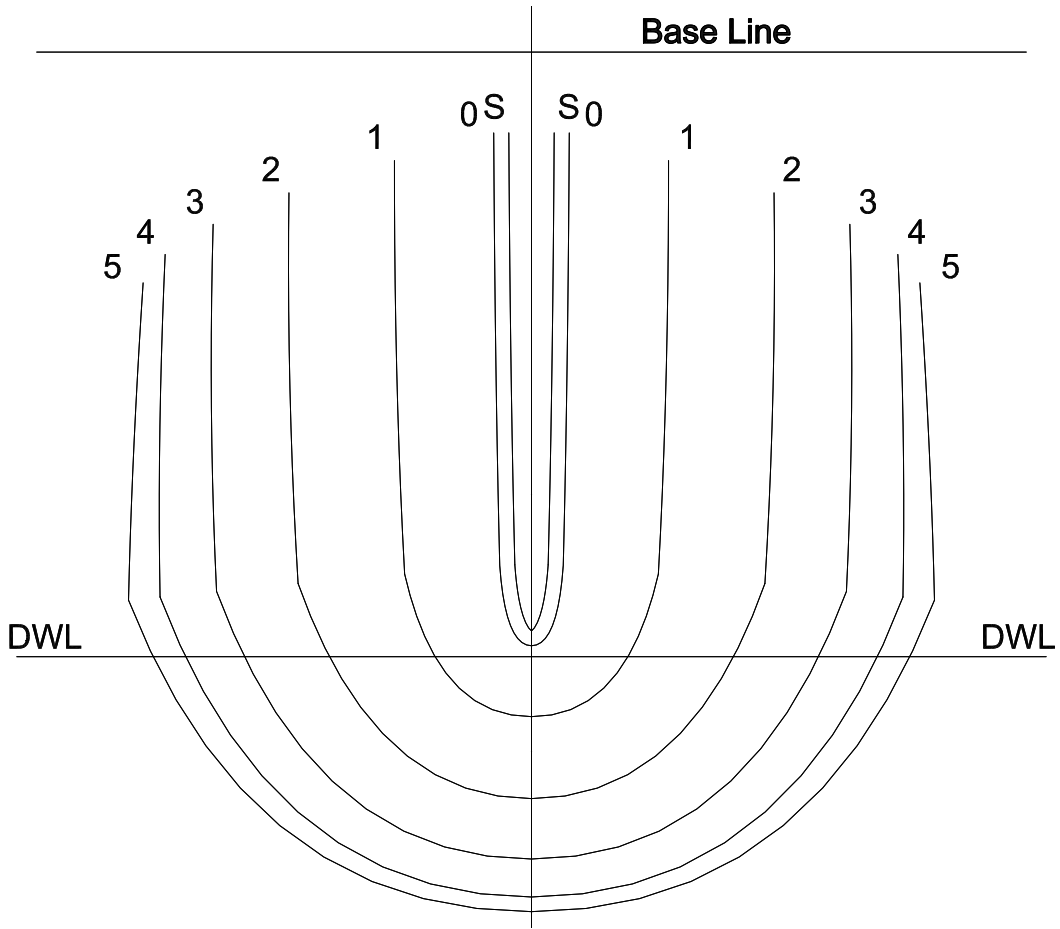

GOTH RG - RG 65  
 LOA : 650 mm LWL : 622 mm  
 BOA : 113 mm BWL : 106 mm  
 Displacement : 950 -1050g  
 Ballast 650g

**GOTH RG - RG65**  
 Arrangement Scale 1:2  
 Dwg 1 of 8 191212

GOTH RG - RG65

Sections Scale 1:1

Dwg 2 of 8 291112

100mm

100mm

GOTH RG - RG65

Bow Sections Scale 1:1

Dwg 3 of 8 291112

100mm

GOTH RG - RG65

Stern Sections Scale 1:1

Dwg 4 of 8 291112

100mm

Base Line

100mm

**GOTH RG- RG65**

Sections less 2mm

Scale 1:1 021212 Dwg 5 of 8

100mm

GOTH RG - RG65

Conv Foredeck Scale 1:1

Dwg 6 of 8 191212

100mm