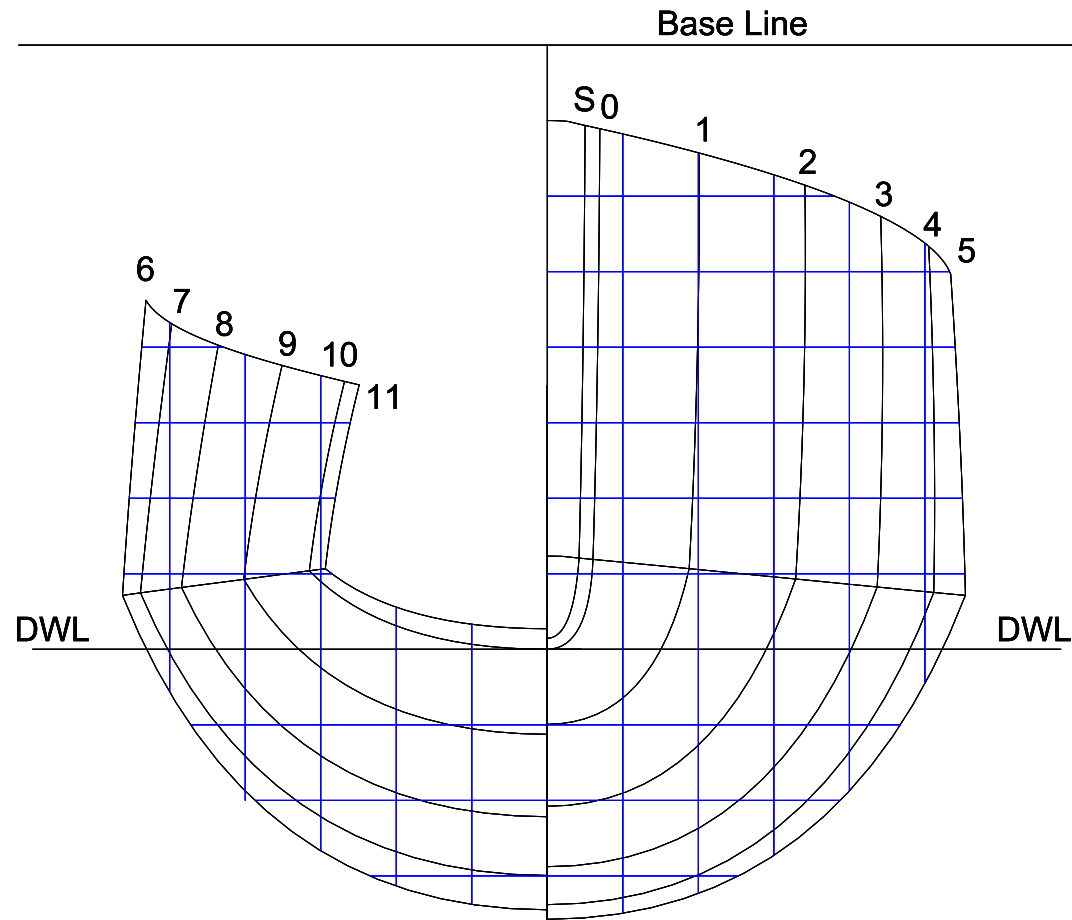

GOTH RG - RG 65  
 LOA : 650 mm LWL : 622 mm  
 BOA : 113 mm BWL : 106 mm  
 Displacement : 950 -1050g  
 Ballast 650g

**GOTH RG - RG65**  
 Arrangement Scale 1:2  
 Dwg 1 of 8 191212

GOTH RG - RG65

Sections Scale 1:1

Dwg 2 of 8 291112

100mm

100mm

GOTH RG - RG65

Bow Sections Scale 1:1

Dwg 3 of 8 291112

100mm

GOTH RG - RG65

Stern Sections Scale 1:1

Dwg 4 of 8 291112

100mm

Base Line

100mm

**GOTH RG- RG65**

Sections less 2mm

Scale 1:1 021212 Dwg 5 of 8

100mm

GOTH RG - RG65

Conv Foredeck Scale 1:1

Dwg 6 of 8 191212

100mm