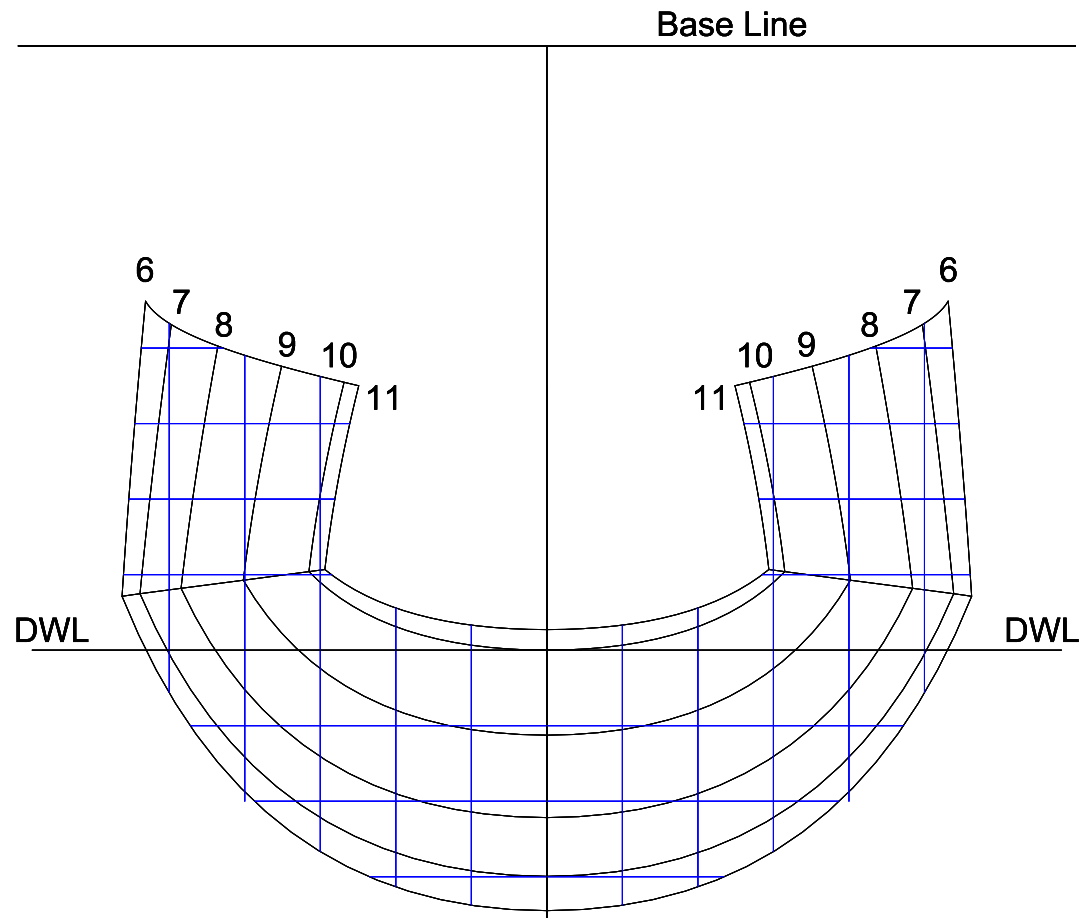

GOTH RG - RG 65  
 LOA : 650 mm LWL : 622 mm  
 BOA : 113 mm BWL : 106 mm  
 Displacement : 950 -1050g  
 Ballast 650g

**GOTH RG - RG65**  
 Arrangement Scale 1:2  
 Dwg 1 of 8 191212

GOTH RG - RG65

Sections Scale 1:1

Dwg 2 of 8 291112

100mm

100mm

GOTH RG - RG65

Bow Sections Scale 1:1

Dwg 3 of 8 291112

100mm

GOTH RG - RG65

Stern Sections Scale 1:1

Dwg 4 of 8 291112

100mm

Base Line

100mm

**GOTH RG- RG65**

Sections less 2mm

Scale 1:1 021212 Dwg 5 of 8

100mm

GOTH RG - RG65

Conv Foredeck Scale 1:1

Dwg 6 of 8 191212

100mm